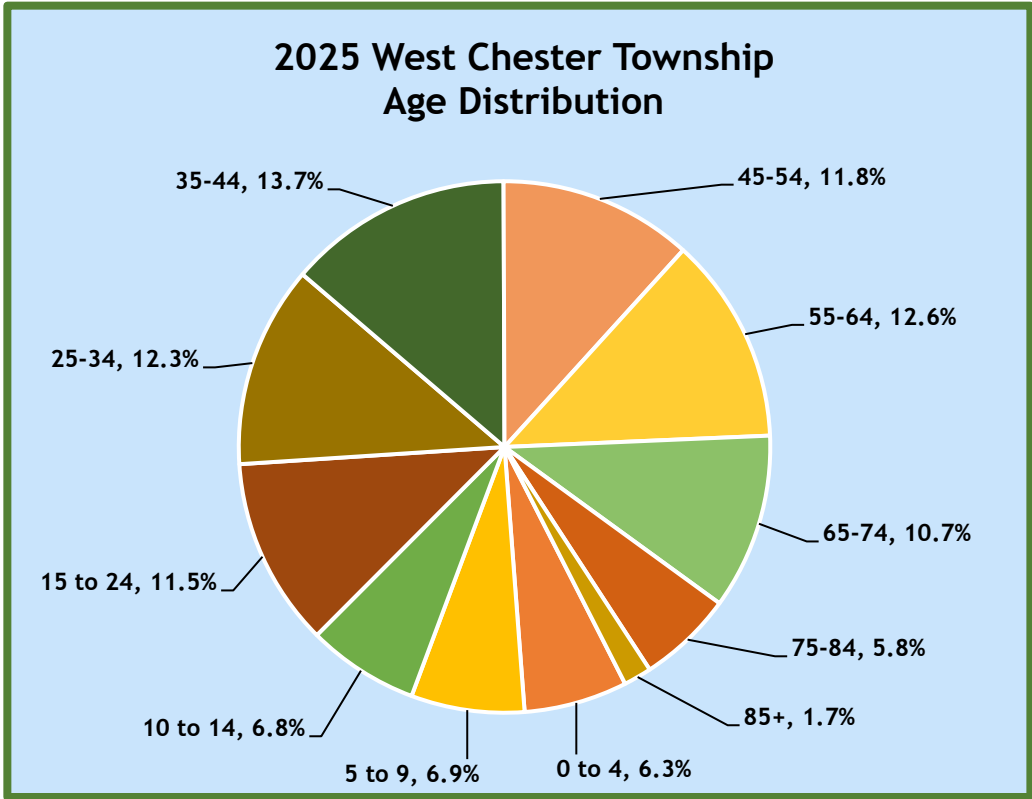

2025 WEST CHESTER TOWNSHIP Age Distribution		
Total Population	66,212	
Age Range	Population	Percent
0 to 4		6.3%
5 to 9		6.9%
10 to 14		6.8%
15 to 24		11.5%
25-34		12.3%
35-44		13.7%
45-54		11.8%
55-64		12.6%
65-74		10.7%
75-84		5.8%
85+		1.7%
Median Age	39.6	
Major Groups		
18 and over	76.2%	
65 and over	18.2%	
Males	49.8%	
Females	50.2%	

Source: ESRI Community Profile 2025